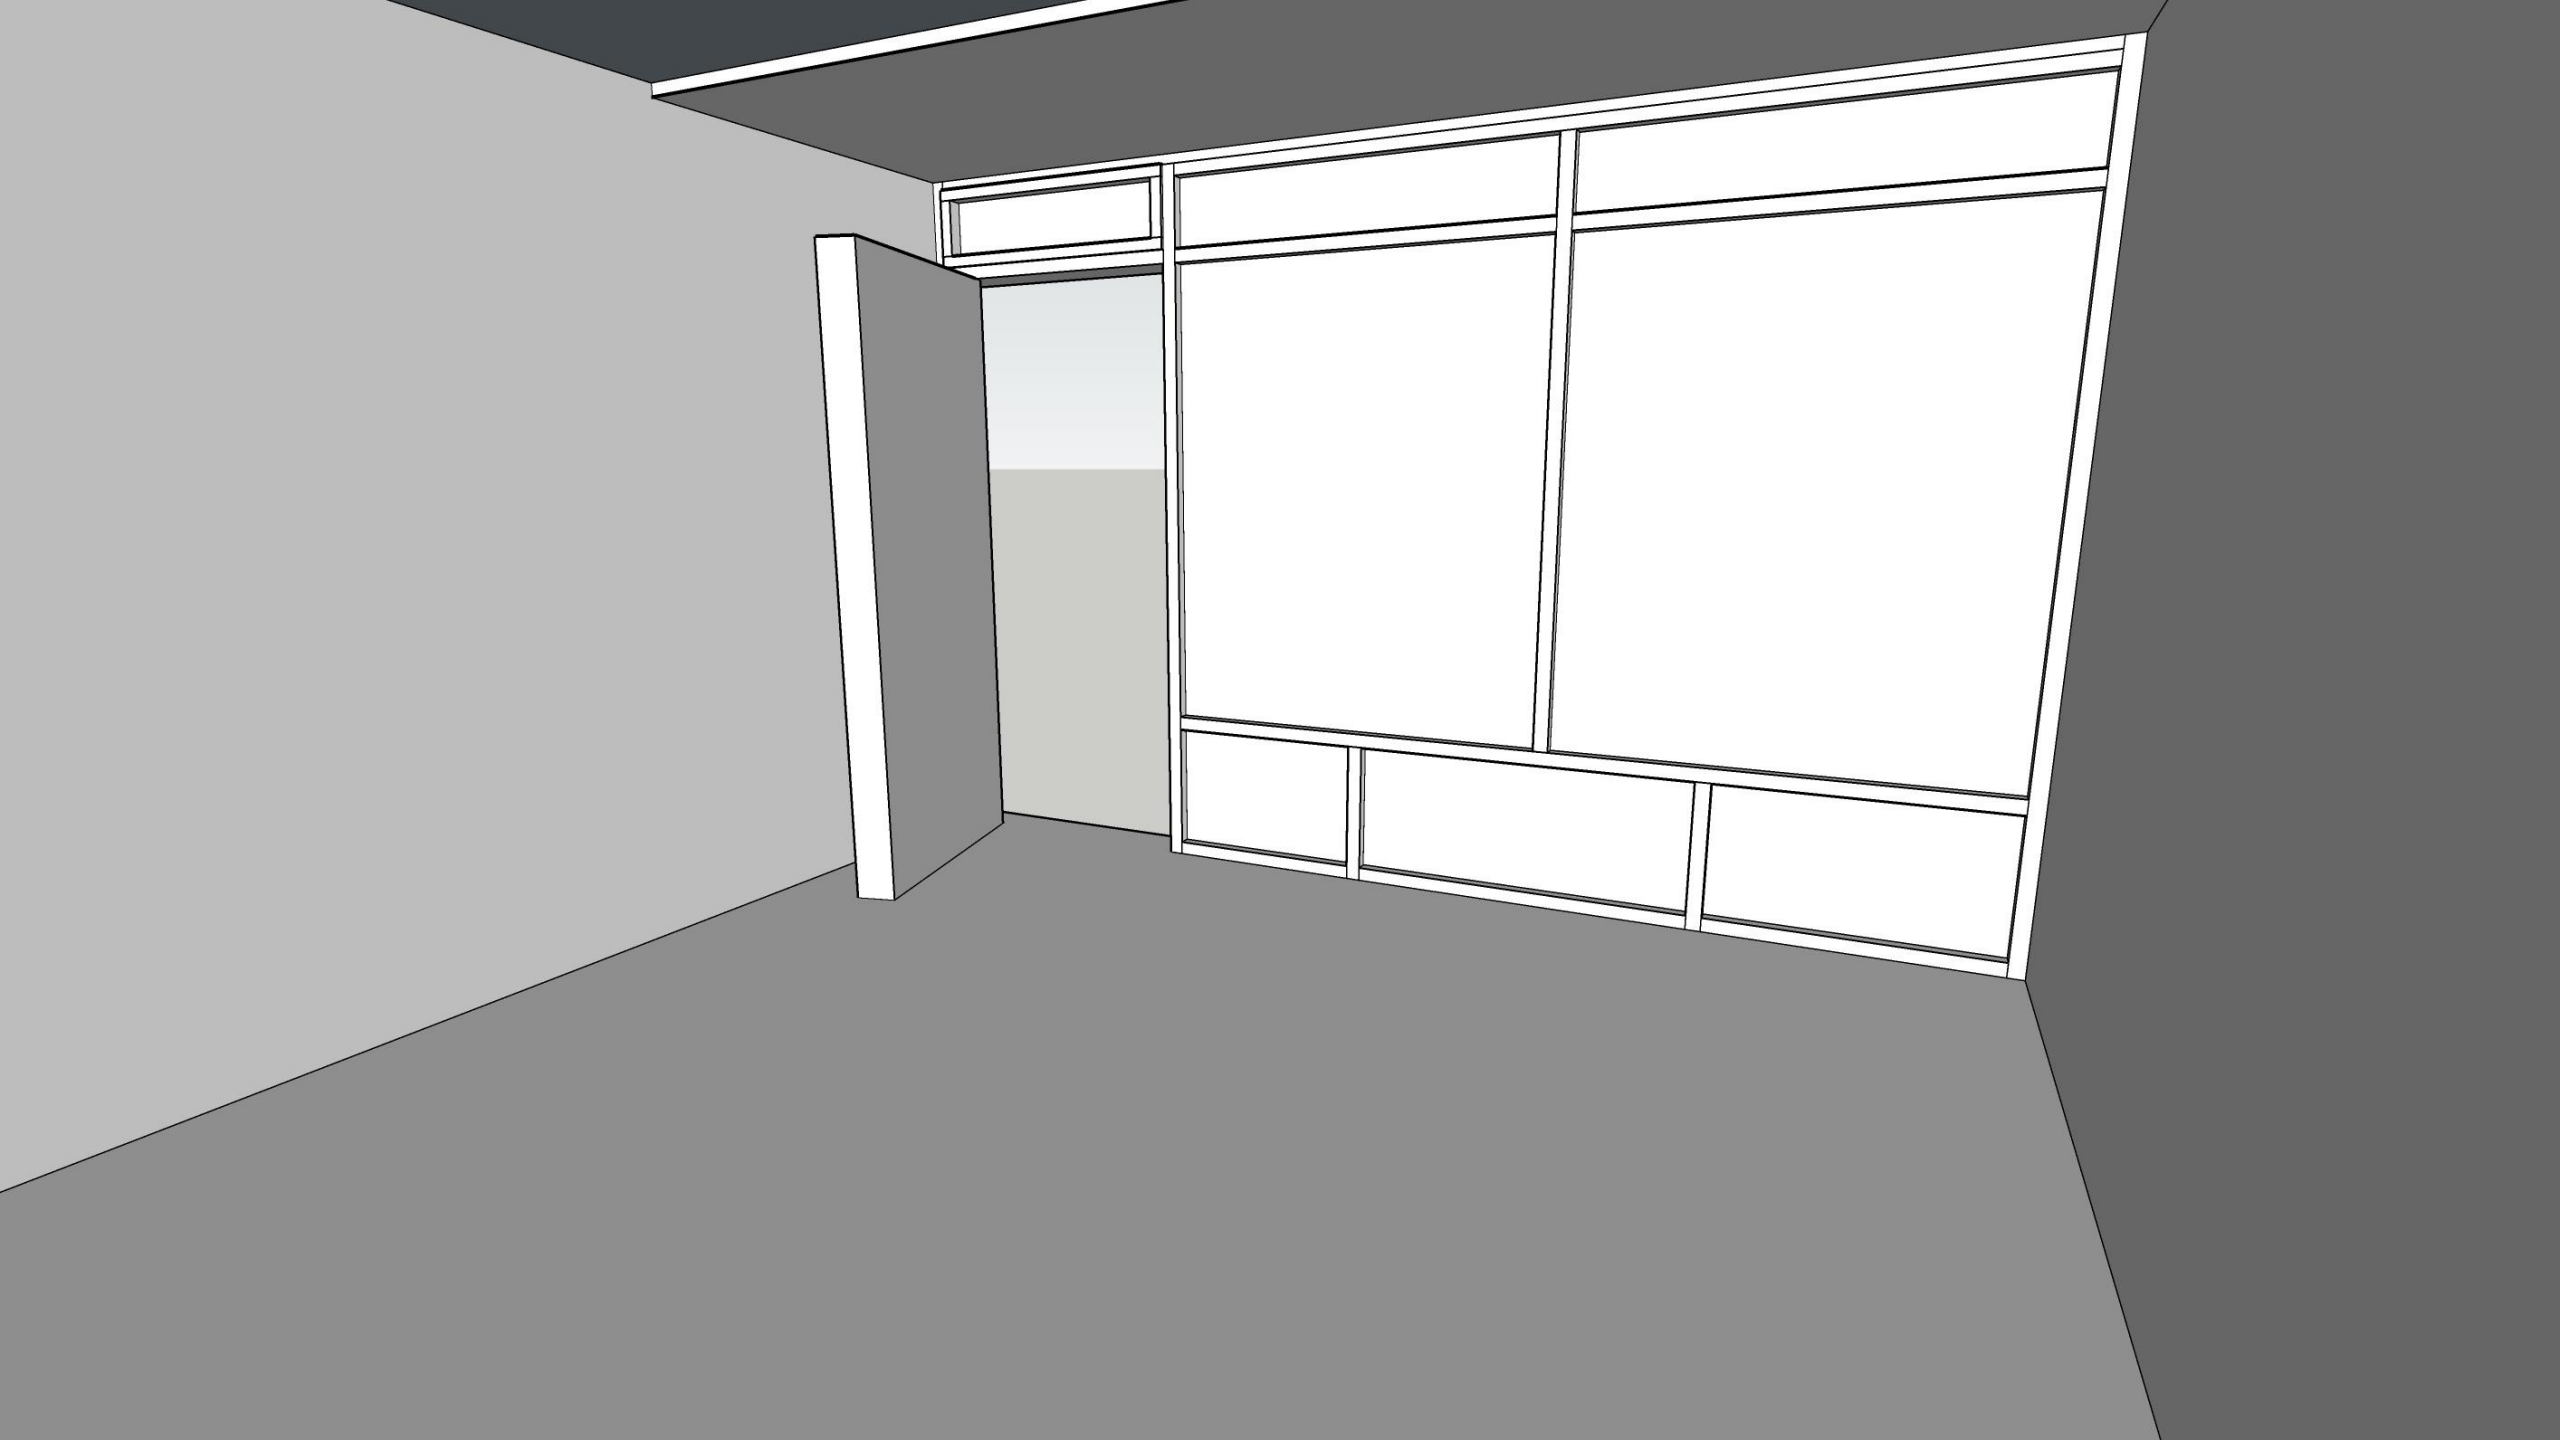

Ella Enchanted Room Design

Telfair Epperson

Professor Jake

PROD 221 – 05

6 October 2021

Model Room

Concept Statement

"A young girl, named Ella, struggles to maintain her own identity and freedom in a world that seeks to quell her spirit."

Research Deck

A decorative white torn paper edge runs horizontally across the bottom of the slide, with a jagged, irregular border that gives it a hand-torn appearance. The rest of the slide is a solid black background.