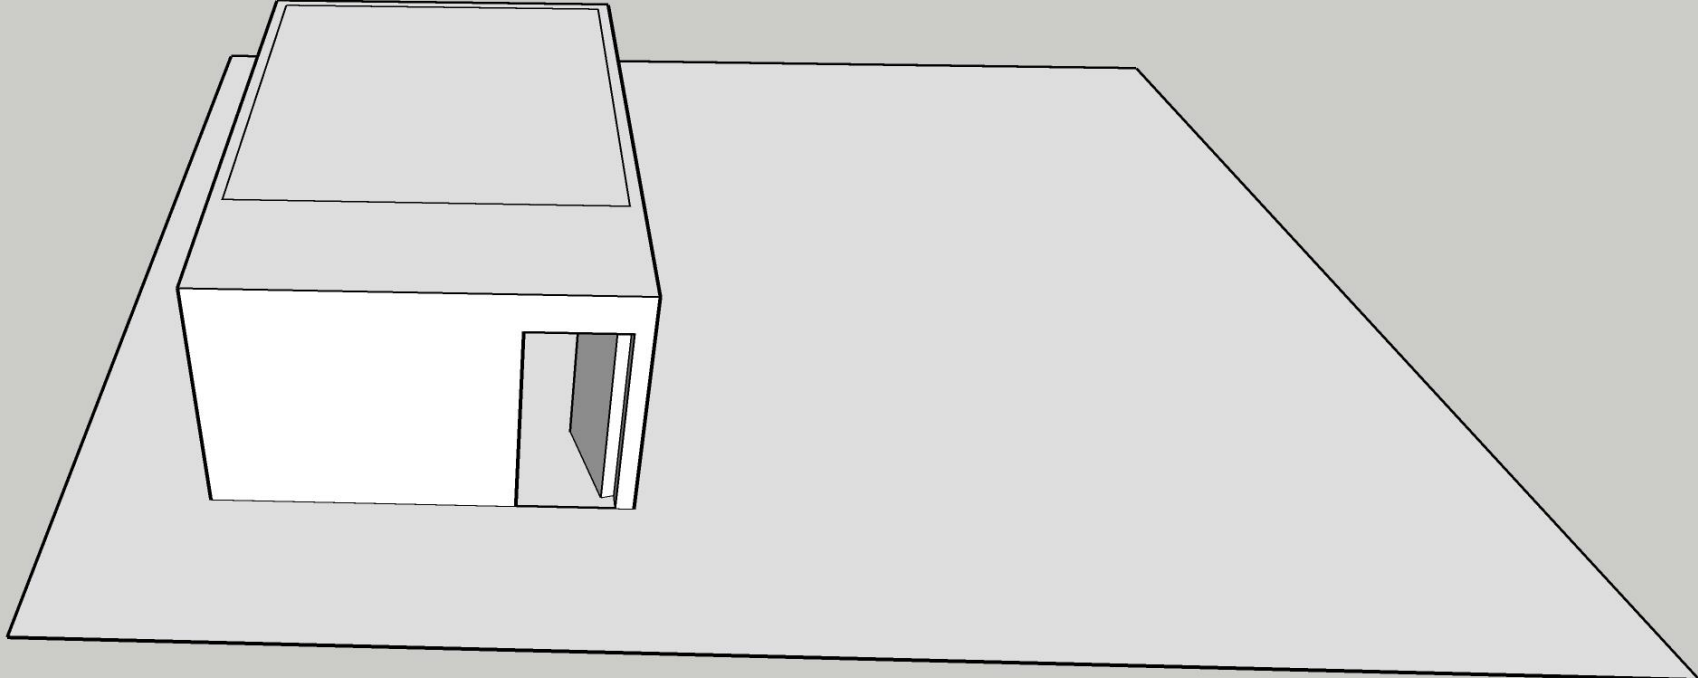

Ella Enchanted Room Design

Telfair Epperson

Professor Jake

PROD 221 – 05

6 October 2021

Model Room

Concept Statement

"A young girl, named Ella, struggles to maintain her own identity and freedom in a world that seeks to quell her spirit."

Research Deck

A decorative white torn paper edge runs horizontally across the bottom of the slide, with a jagged, irregular border that gives it a hand-torn appearance. The rest of the slide is a solid black background.