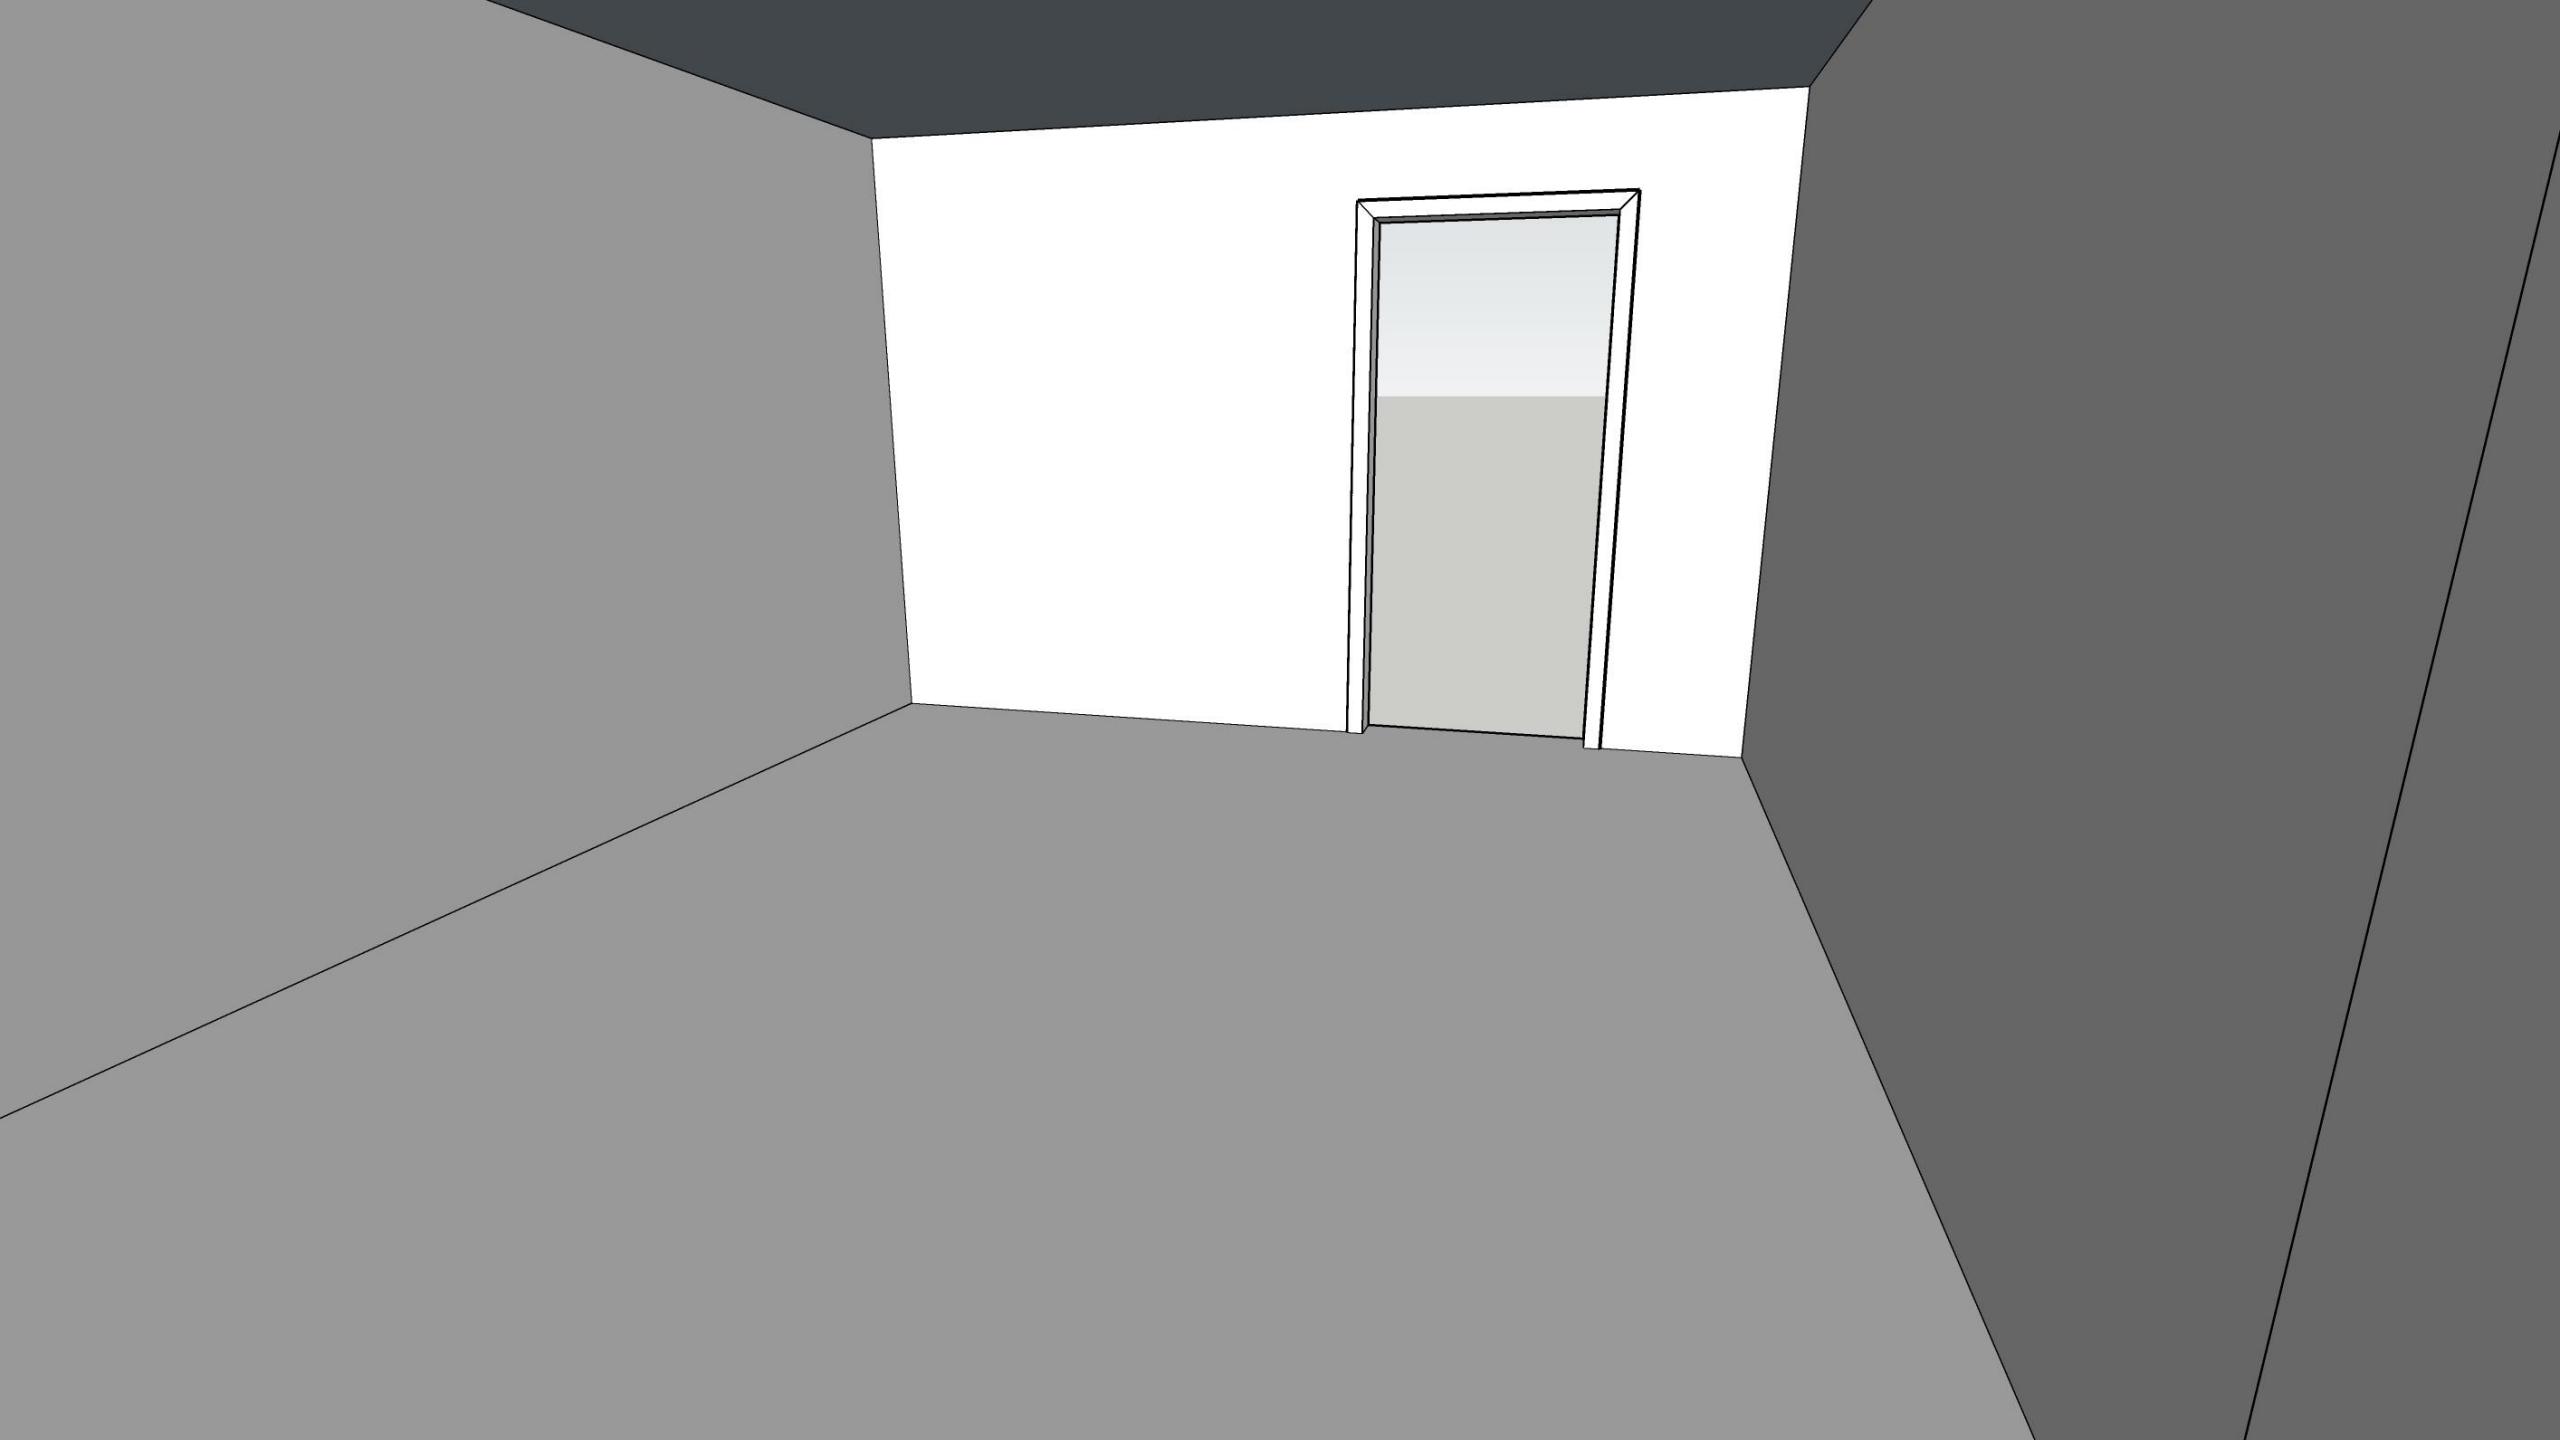

Ella Enchanted Room Design

Telfair Epperson

Professor Jake

PROD 221 – 05

6 October 2021

Model Room

Concept Statement

"A young girl, named Ella, struggles to maintain her own identity and freedom in a world that seeks to quell her spirit."

Research Deck

A decorative white torn paper edge runs horizontally across the bottom of the slide, with a jagged, irregular border that gives it a hand-torn appearance. The rest of the slide is a solid black background.