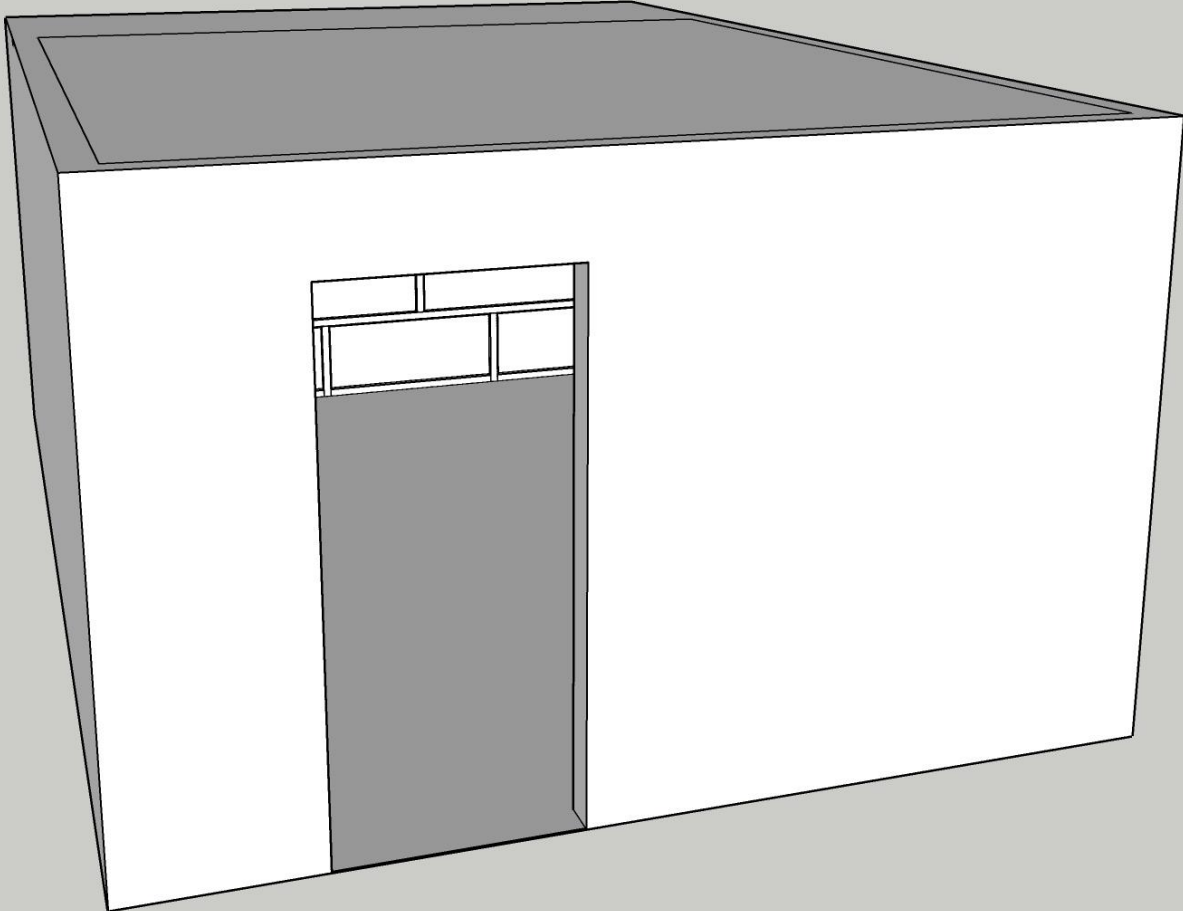

Ella Enchanted Room Design

Telfair Epperson

Professor Jake

PROD 221 – 05

6 October 2021

Model Room

Concept Statement

"A young girl, named Ella, struggles to maintain her own identity and freedom in a world that seeks to quell her spirit."

Research Deck

A decorative white torn paper edge runs horizontally across the bottom of the slide, with a jagged, irregular border that gives it a hand-torn appearance. The rest of the slide is a solid black background.