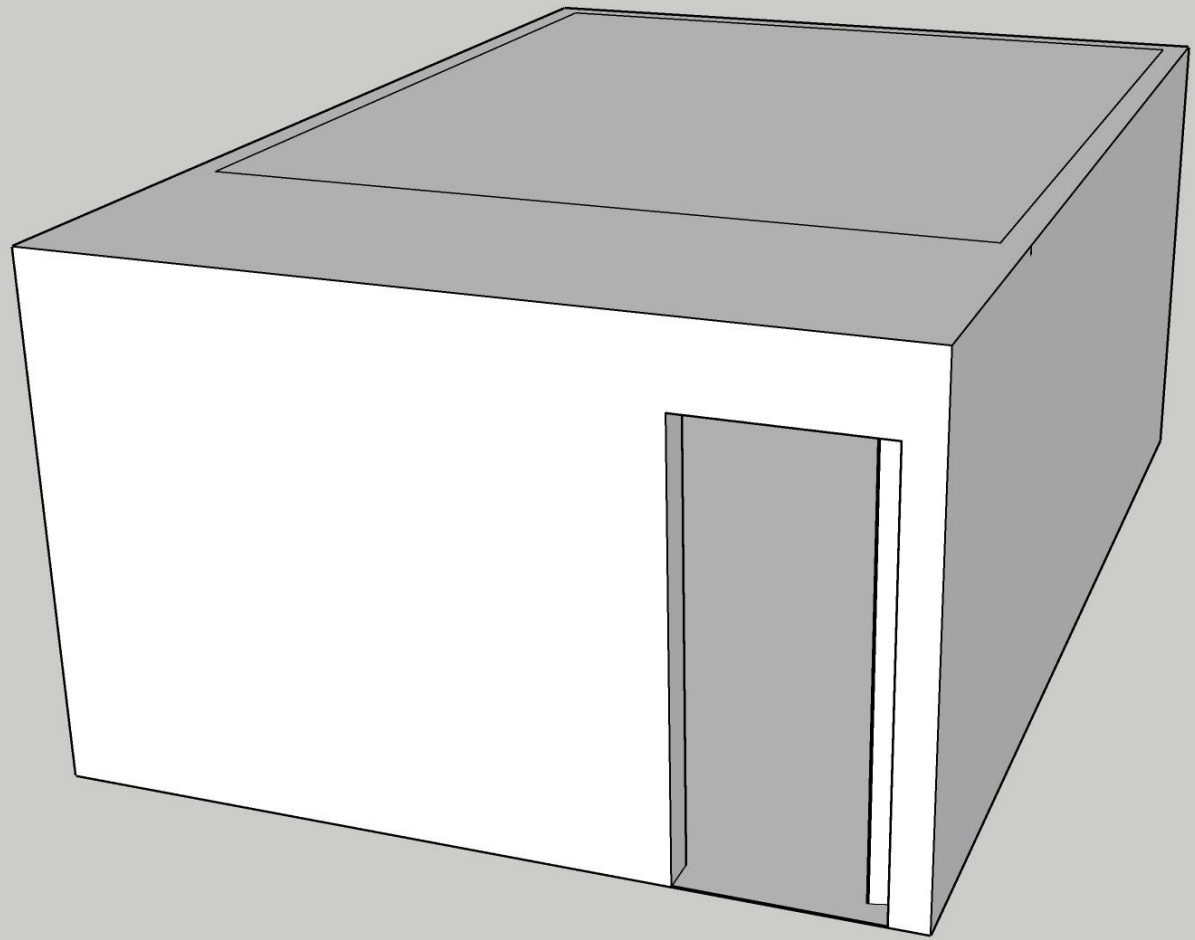

Ella Enchanted Room Design

Telfair Epperson

Professor Jake

PROD 221 – 05

6 October 2021

Model Room

Concept Statement

"A young girl, named Ella, struggles to maintain her own identity and freedom in a world that seeks to quell her spirit."

Research Deck

A decorative white torn paper edge runs horizontally across the bottom of the slide, with a jagged, irregular border that gives it a hand-torn appearance. The rest of the slide is a solid black background.